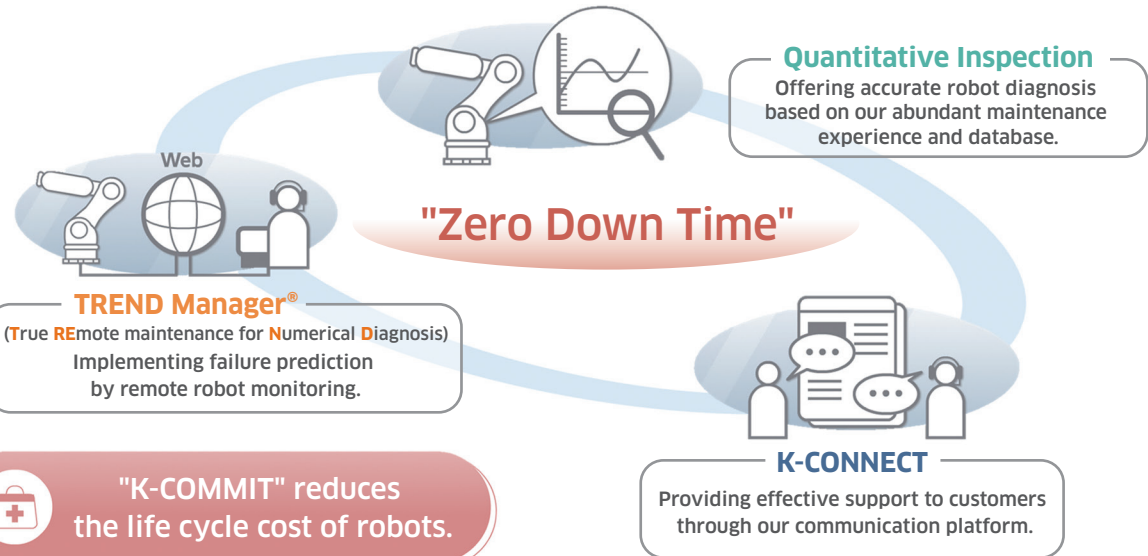

Kawasaki Robot ANSHIN Lifecycle Support K-COMMIT®

Achieved long lifetime
of Kawasaki Robots
by failure prediction

"K-COMMIT" predicts abnormal wear of reduction gear through monitoring grease deterioration. Changing grease at highly-optimized timing contributes to life prolongation of your robots.

2023

**Kawasaki
Ecological Frontiers
A class**

Initial registration: 2020

K-COMMIT® Kawasaki Robot ANSHIN Lifecycle Support Kawasaki Communication Maintenance Management Inspection Total

"TREND Manager" is a trademark or registered trademark of Kawasaki Heavy Industries, Ltd. in Japan, the United States, and other countries.

Product Description

"K-COMMIT" is a support service package which monitors robot condition and predicts mechanical failure to optimize maintenance cycle of robots

Features

- Make "Zero Down Time" of robots possible
- Reduce the loss of time by remote maintenance
- Suppress electric power consumption and grease deterioration progress