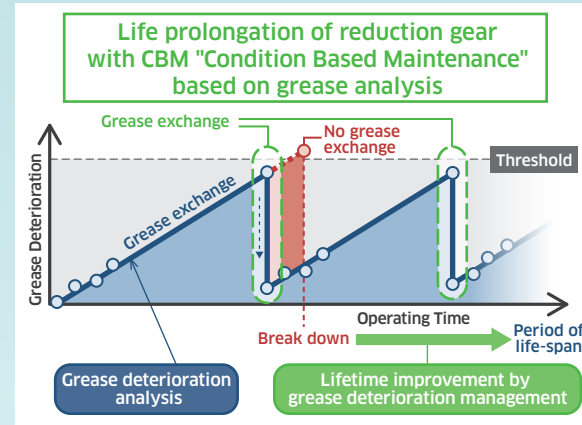

Kawasaki Robot ANSHIN Lifecycle Support K-COMMIT®

Achieved long lifetime
of Kawasaki Robots
by failure prediction

"K-COMMIT" predicts abnormal wear of reduction gear through monitoring grease deterioration. Changing grease at highly-optimized timing contributes to life prolongation of your robots.

2023

**Kawasaki
Ecological Frontiers
A class**

Initial registration: 2020

K-COMMIT® Kawasaki Robot ANSHIN Lifecycle Support Kawasaki Communication Maintenance Management Inspection Total

"TREND Manager" is a trademark or registered trademark of Kawasaki Heavy Industries, Ltd. in Japan, the United States, and other countries.

Product Description

"K-COMMIT" is a support service package which monitors robot condition and predicts mechanical failure to optimize maintenance cycle of robots

Features

- Make "Zero Down Time" of robots possible
- Reduce the loss of time by remote maintenance
- Suppress electric power consumption and grease deterioration progress